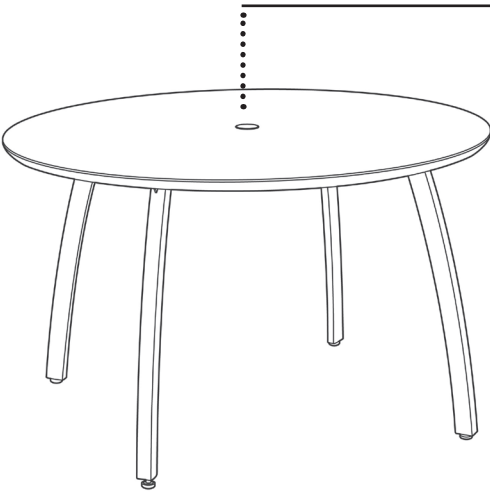

Sunset 42" Round Table

Spare Parts

USSP0287, USSP0288, USSP0289, & USSP0290

Hardware Kit USSP0297

Reference	Description
USSP0287	SUNSET UMBRELLA PLUG WHITE
USSP0288	SUNSET UMBRELLA PLUG BRONZE
USSP0289	SUNSET UMBRELLA PLUG VOL BK
USSP0290	SUNSET UMBRELLA PLUG PLAT GY
USSP0297	SUNSET TABLE HRDW KIT
USSP0266	SUNSET TABLE LEG LEVELER