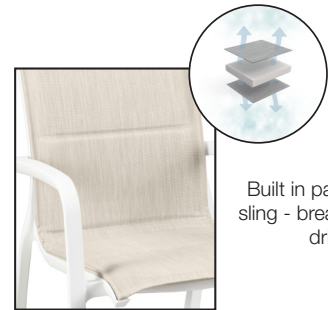

THE LUXURIOUS COMFORT

- Adds another dimension of luxury to the Sunset collection
- Built in padded textilene sling - breathes easily and dries fast
- Easily replaceable antibacterial and UV resistant sling
- Easy to clean and maintain
- Stacks for easy storage
- ASTM-B Tested
- 3-year warranty on frame and sling

Built in padded textilene sling - breathes easily and dries fast.

Sunset Comfort Chaise

| | |
|-----------------------------|------------------------------|
| Beige | Madras Blue |
| | |
| Fusion Bronze UT 075 599 | Volcanic Black UT 074 288 |
| Glacier White UT 024 096 | Glacier White UT 074 096 |