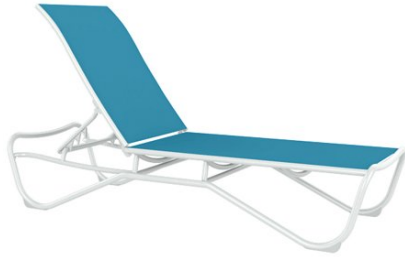

Millennia Relaxed Sling Armless Chaise Lounge

Product Info

Millennia Relaxed Sling Armless Chaise Lounge

Product No.: 241533

Options

Finish	Snow (SNO)
Fabric (BACK/SEAT)	Blue Sky (14204)

Specifications

Height (in.)	16.5
Upright Height (in.)	45.5
Width (in.)	27.25
Depth (in.)	82
Seat Height (in.)	14.5
Product Weight (lbs.)	23.5
Stack Quantity	8