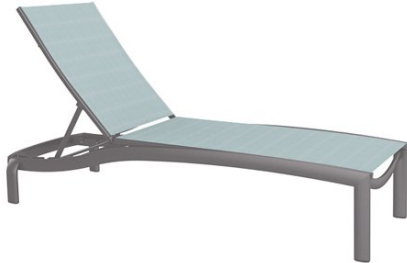

## KOR Relaxed Sling Armless Chaise Lounge

### Product Info

**KOR Relaxed Sling Armless Chaise Lounge**  
**Product No.: 891533**

### Options

Finish	Nickel (NKL)
Fabric	Mist (89024)

### Specifications

Height (in.)	15.25
Upright Height (in.)	42
Width (in.)	28.5
Depth (in.)	78.5
Seat Height (in.)	15.25
Product Weight (lbs.)	24.5
Nest Quantity	4