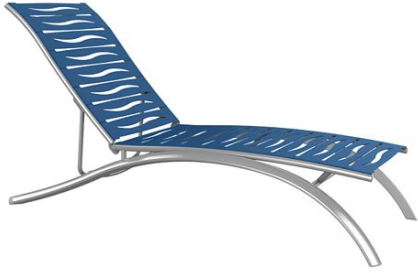

# South Beach Elite EZ SPAN™ Wave Segment Chaise Lounge Armless

### Product Info

**South Beach Elite EZ SPAN™ Wave Segment  
Chaise Lounge Armless  
Product No.: 231432WV**

### Options

Finish	Aluminum Metallic (ALM)
Segment	Royal Blue (RYB)

### Specifications

Height (in.)	15.5
Upright Height (in.)	40
Width (in.)	29
Depth (in.)	84.5
Seat Height (in.)	15.5
Product Weight (lbs.)	30
Stack Quantity	6