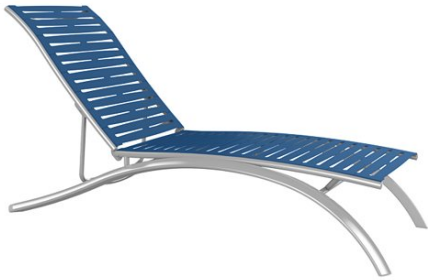

South Beach Elite EZ SPAN™ Ribbon  
Segment Chaise Lounge Armless

**Product Info**

**South Beach Elite EZ SPAN™ Ribbon  
Segment Chaise Lounge Armless  
Product No.: 231432RB**

**Options**

Finish	Aluminum Metallic (ALM)
Segment	Royal Blue (RYB)

**Specifications**

Height (in.)	15.5
Upright Height (in.)	40
Width (in.)	29
Depth (in.)	84.5
Seat Height (in.)	15.5
Product Weight (lbs.)	30
Stack Quantity	6