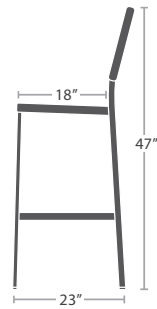

MATERIAL OVERVIEW

POWDER COATED ALUMINUM FRAME

9 lbs.

STACKS 10

READY TO SHIP

11 lbs.

STACKS 10

READY TO SHIP