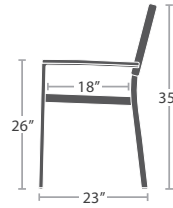

MATERIAL OVERVIEW

POWDER COATED ALUMINUM FRAME

9 lbs.

STACKS 10

READY TO SHIP

11 lbs.

STACKS 10

READY TO SHIP

11 lbs.

STACKS 3

READY TO SHIP

STOCKED IN

SILVER FRAME & BLACK ROPE

PEWTER FRAME & TAN ROPE

TEX GRAY FRAME & CHARCOAL ROPE