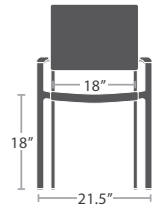

MATERIAL OVERVIEW

POWDER COATED ALUMINUM FRAME

9 lbs.

STACKS 10

READY TO SHIP

11 lbs.

STACKS 10

READY TO SHIP