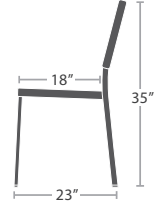

MATERIAL OVERVIEW

POWDER COATED ALUMINUM FRAME

9 lbs.

STACKS 10

READY TO SHIP

11 lbs.

STACKS 10

READY TO SHIP

11 lbs.

STACKS 3

READY TO SHIP

STOCKED IN

SILVER FRAME & BLACK ROPE

PEWTER FRAME & TAN ROPE

TEX GRAY FRAME & CHARCOAL ROPE