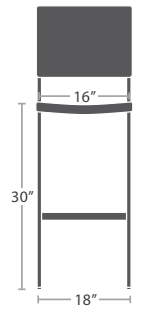

MATERIAL OVERVIEW

POWDER COATED ALUMINUM FRAME

9 lbs.

STACKS 10

READY TO SHIP

11 lbs.

STACKS 10

READY TO SHIP

11 lbs.

STACKS 3

READY TO SHIP

STOCKED IN

SILVER FRAME & BLACK ROPE

PEWTER FRAME & TAN ROPE

TEX GRAY FRAME & CHARCOAL ROPE