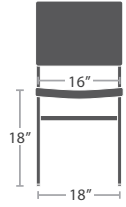

MATERIAL OVERVIEW

POWDER COATED ALUMINUM FRAME

9 lbs.

STACKS 10

READY TO SHIP

11 lbs.

STACKS 10

READY TO SHIP

11 lbs.

STACKS 3

READY TO SHIP

STOCKED IN

SILVER FRAME & BLACK ROPE

PEWTER FRAME & TAN ROPE

TEX GRAY FRAME & CHARCOAL ROPE