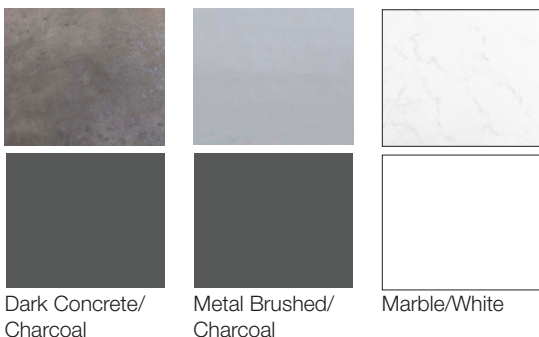

Omega 24", 28" & 34" Round Tables

Height: 28.75"
Width: 24", 28", or 34"
Length: 24", 28", or 34"
Weight:

Product Specifications

Product Description	Reference Number	Color	UPC Code 014306	Weight Each (lbs.)	Master Pack	Master Pack Volume (cu. ft)
Omega Round 24" w/ charcoal base	US287744	Dark Concrete	932385	24.57	1	3.32
	US287746	Metal Brushed	932378	24.57	1	3.32
w/ white base	US287745	Marble	932361	24.57	1	3.32
Omega Round 28" w/ charcoal base	US284744	Dark Concrete	932316	27.43	1	3.32
	US284746	Metal Brushed	932309	27.43	1	3.32
Omega Round 34" w/ charcoal base	US288744	Dark Concrete	932408	33.52	1	4.28
	US288746	Metal Brushed	932392	33.52	1	4.28

Features & Benefits Warranty: 1 Yr.

- Use both indoors and outdoors
- High resistance to scratches, UV rays, and cigarette burns
- Economical and easy to clean

Omega complete tables combine our ever-popular and easy-to-assemble resin alpha base with a new tabletop that has been specially designed with a coordinating resin edge. The tabletops provide extraordinary resistance to scratching, abrasion and impacts.

Omega 24", 28" & 34" Rd. Tables

Spare Parts

Hardware Kit

USSP0071, USSP0072, & USSP0069

Footpad Set USSP0318 & USSP0319

24" Round

Reference	Description
USSP0318	ALPHA SM/LG FOOTPAD SET WHITE (3 FIXED/1 ADJ)
USSP0319	ALPHA SM/LG FOOTPAD SET BLACK (3 FIXED/1 ADJ)
USSP0071	HARDWARE KIT ALPHA SMALL ALL WHITE & OMEGA
USSP0072	HARDWARE KIT ALPHA SMALL BLACK & OMEGA

28" Round

Reference	Description
USSP0319	ALPHA SM/LG FOOTPAD SET BLACK (3 FIXED/1 ADJ)
USSP0072	HARDWARE KIT ALPHA SMALL BLACK & OMEGA

34" Round

Reference	Description
USSP0319	ALPHA SM/LG FOOTPAD SET BLACK (3 FIXED/1 ADJ)
USSP0069	HARDWARE KIT ALPHA LARGE