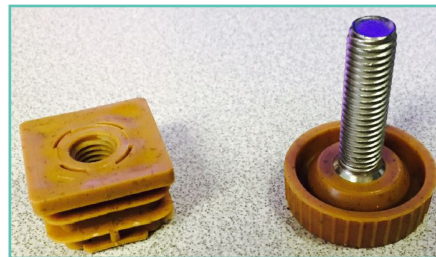

Omega 24", 28" & 34" Rd. Tables

Spare Parts

Hardware Kit

USSP0071, USSP0072, & USSP0069

Footpad Set USSP0318 & USSP0319

24" Round

Reference	Description
USSP0318	ALPHA SM/LG FOOTPAD SET WHITE (3 FIXED/1 ADJ)
USSP0319	ALPHA SM/LG FOOTPAD SET BLACK (3 FIXED/1 ADJ)
USSP0071	HARDWARE KIT ALPHA SMALL ALL WHITE & OMEGA
USSP0072	HARDWARE KIT ALPHA SMALL BLACK & OMEGA

28" Round

Reference	Description
USSP0319	ALPHA SM/LG FOOTPAD SET BLACK (3 FIXED/1 ADJ)
USSP0072	HARDWARE KIT ALPHA SMALL BLACK & OMEGA

34" Round

Reference	Description
USSP0319	ALPHA SM/LG FOOTPAD SET BLACK (3 FIXED/1 ADJ)
USSP0069	HARDWARE KIT ALPHA LARGE