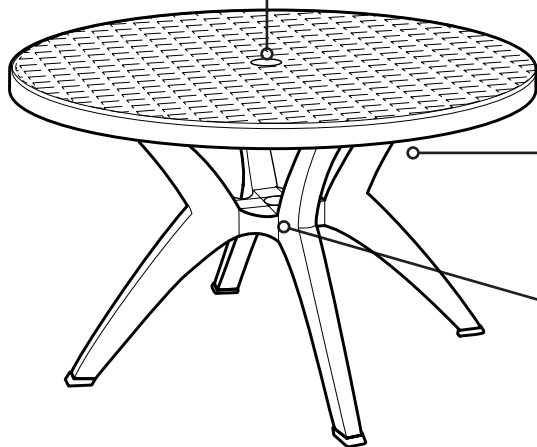

Ibiza 46" Round Pedestal Table

Spare Parts

Umbrella Plug USSP0028 & USSP0029

Hardware Kit - USSP0131