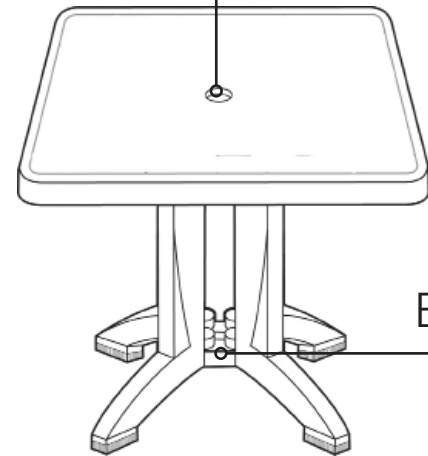

Atlanta 32" & 36" Sq. Pedestal Tables

Spare Parts

Umbrella Plug USSP0027 to USSP0032

Hardware Kit & Brackets -
USSP0017 and USSP0018