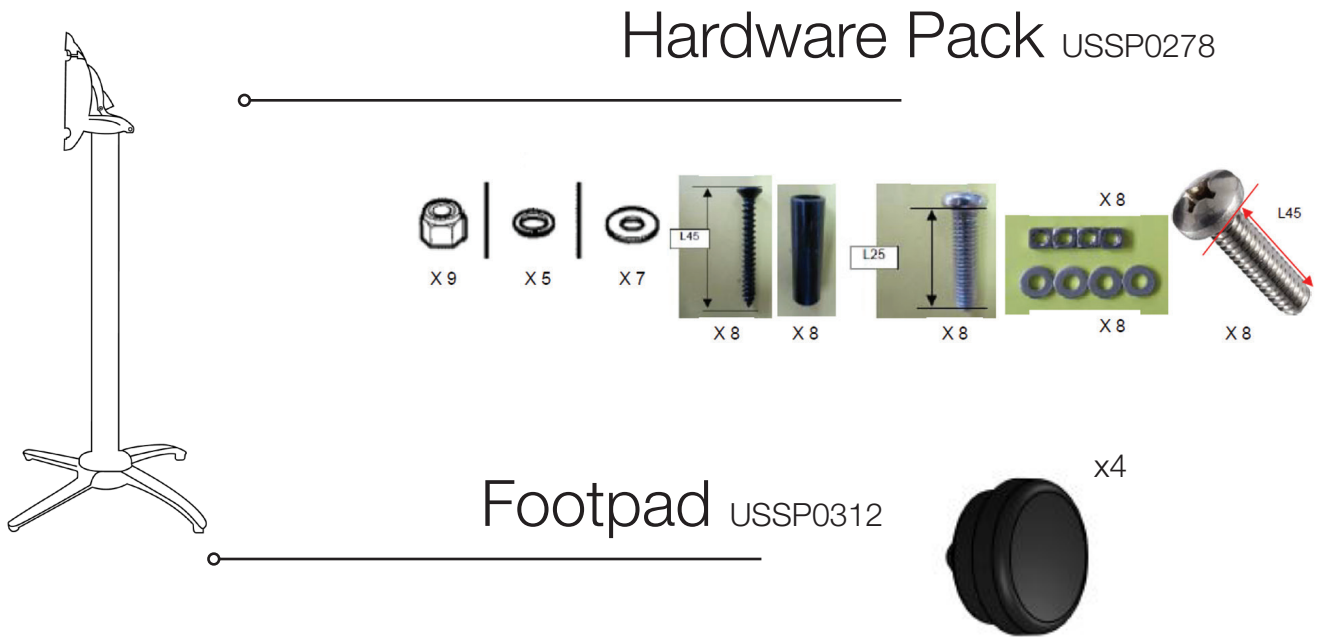

Quattro Contact Terrace Bar Height Base

Length: 19.5"
 Width: 19.5"
 Height: 42"
 Weight: 12.8 lbs

Product Specifications

Product Description	Reference Number	Color	UPC Code 014306	Weight Each (lbs.)	Master Pack	Master Pack Volume (cu. ft)
Quattro Contact Terrace Bar Height Base	US169017	Black	931944	15.50	1	2.06
	US169009	Silver Gray	931968	15.50	1	2.06

Features & Benefits Warranty: 2 Yrs.

- Patented kinetic technology system corrects up to 2cm (3/4 inch) on uneven surfaces
- Features the patented Grosfillex tilting mechanism
- Tilting top allows for easier storage
- Nests up to 5 tables in under 10 square feet
- Fits our HPL, Exterior Vanguard and Molded Melamine table top collections
- This base is designed for tabletops up to 32" diameter

You've got a problem, and we have the perfect solution!
 Wobbly tables are the #1 complaint in foodservice, and our new Quattro Contact Terrace table bases take care of that with its patented kinetic technology system that corrects up to 2 cm on uneven surfaces.

Quattro Contact Bar Height

Spare Parts

Reference	Description
USSP0278	HARDWARE PACK X-1/QUATTRO BASE & TOPS
USSP0312	LEVELER/FOOTPAD (4) QUATTRO BASE