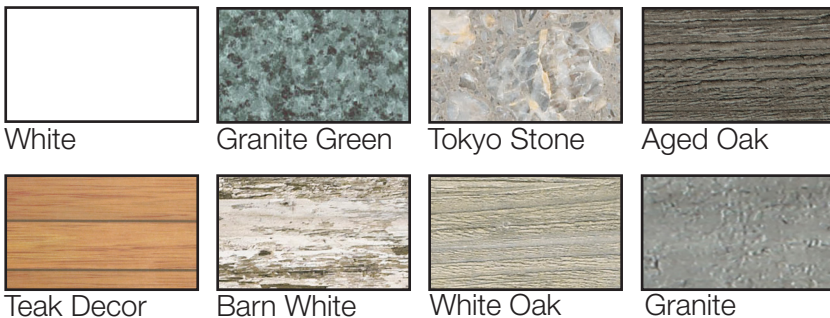

Features & Benefits Warranty: 2 Yrs.

- Interior/Exterior commercial grade table.
- Trendy marble, granite finish, or deco tops to complement all Grosfillex chairs.
- Combines the outstanding resistance to wear, burns, and stains of melamine with the weight, strength, and attractive finish of solid wood.
- Use Grosfillex's alpha resin lateral base or alpha large resin base.
- Cleans easily with soap and water.
- Specifically designed and engineered for terraces, bars, concessions, breakfast areas, and other food service applications.
- Customize designs by mixing and matching tabletops and bases.
- Top and Base sold separately.

The shape of the table top may bend to a concave shape when exposed to direct sunlight. A deflection of as much as 3/16" per linear foot of table length can be expected. This is not a manufacturing defect as this deformation will not affect the structural integrity of the table nor its functionality.