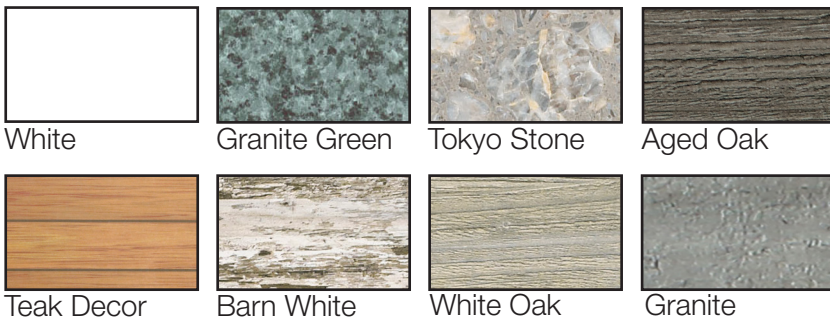

Features & Benefits Warranty: 2 Yrs.

- Trendy marble, granite finish, or deco tops to complement all Grosfillex chairs.
- Hard, smooth molded tabletop made of a molded wood/resin body with a fusion bonded melamine top.
- Stain, burn, scratch, and fade resistant.
- Use Grosfillex's wide 4-prong alpha resin large base, boomerang large base, or Eco-fix small base, with anti-skid glides for stability. X-one compatible.
- Cleans easily with soap and water.
- Specifically designed and engineered for indoor/outdoor terraces, bars, and restaurants.
- Customize designs by mixing and matching tabletops and bases.
- Top and Base sold separately.

The shape of the table top may bend to a concave shape when exposed to direct sunlight. A deflection of as much as 3/16" per linear foot of table length can be expected. This is not a manufacturing defect as this deformation will not affect the structural integrity of the table nor its functionality.