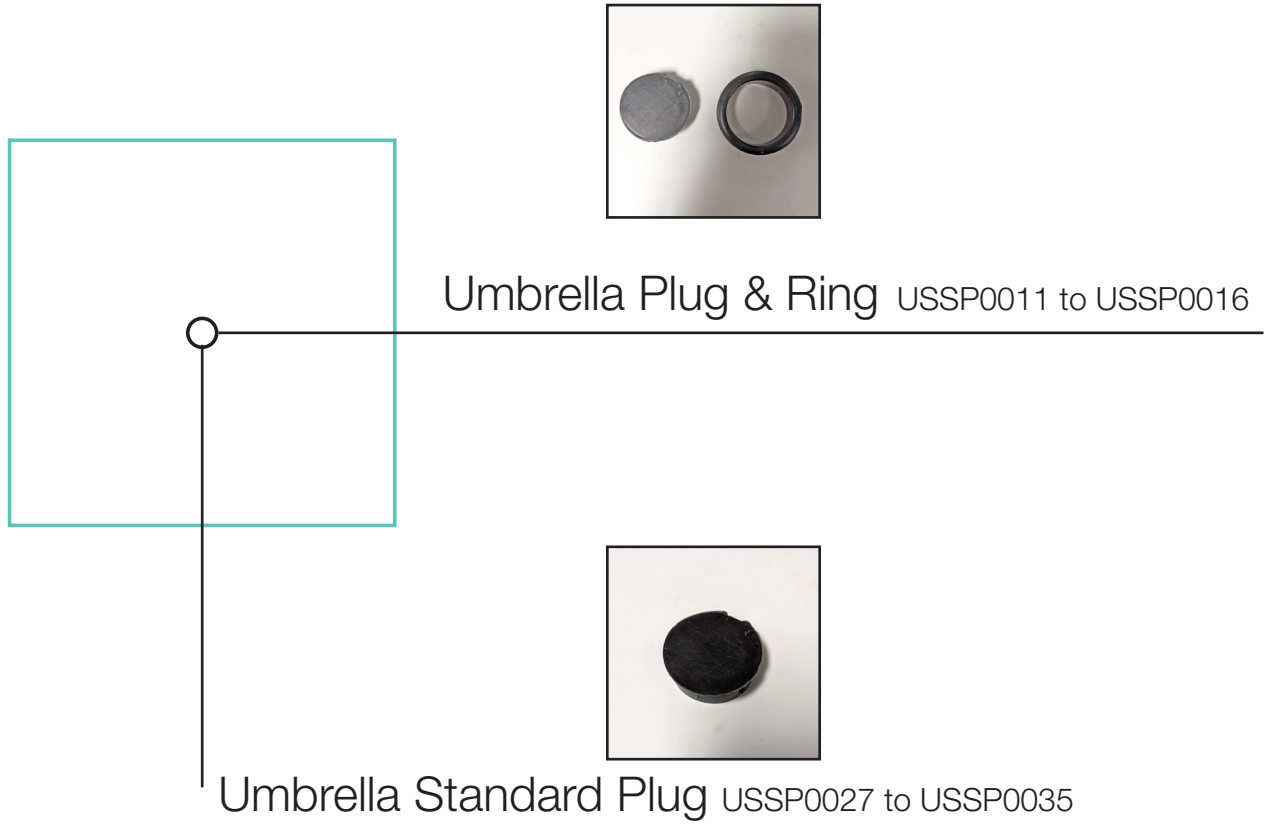

32" Square Molded Melamine Tabletop

with umbrella hole

Length: 32"
Width: 32"
Weight: 19.25 lbs

Product Specifications

Product Description	Reference Number	Color	UPC Code 014306	Weight Each (lbs.)	Master Pack	Master Pack Volume (cu. ft)
32" Square Molded Melamine Tabletop with hole	UT235004	White	936031	25.00	1	1.20
	UT235025	Granite Green	936000	25.00	1	1.20
	UT235781	Tokyo Stone	936024	25.00	1	1.20
	UT235742	Aged Oak	935973	25.00	1	1.20
	UT235008	Teak Decor	936017	25.00	1	1.20
	UT235780	Barn White	935980	25.00	1	1.20
	UT235782	White Oak	936048	25.00	1	1.20
	UT235038	Granite	935997	25.00	1	1.20

Features & Benefits Warranty: 2 Yrs.

- Trendy marble, granite finish, or deco tops to complement all Grosfillex chairs.
- Hard, smooth molded tabletop made of a molded wood/resin body with a fusion bonded melamine top.
- Stain, burn, scratch, and fade resistant.
- Use Grosfillex's wide 4-prong alpha resin large base, boomerang large base, or Eco-fix small base, with anti-skid glides for stability. X-one compatible.
- Cleans easily with soap and water.
- Specifically designed and engineered for indoor/outdoor terraces, bars, and restaurants.
- Customize designs by mixing and matching tabletops and bases.
- Top and Base sold separately.

The shape of the table top may bend to a concave shape when exposed to direct sunlight. A deflection of as much as 3/16" per linear foot of table length can be expected. This is not a manufacturing defect as this deformation will not affect the structural integrity of the table nor its functionality.