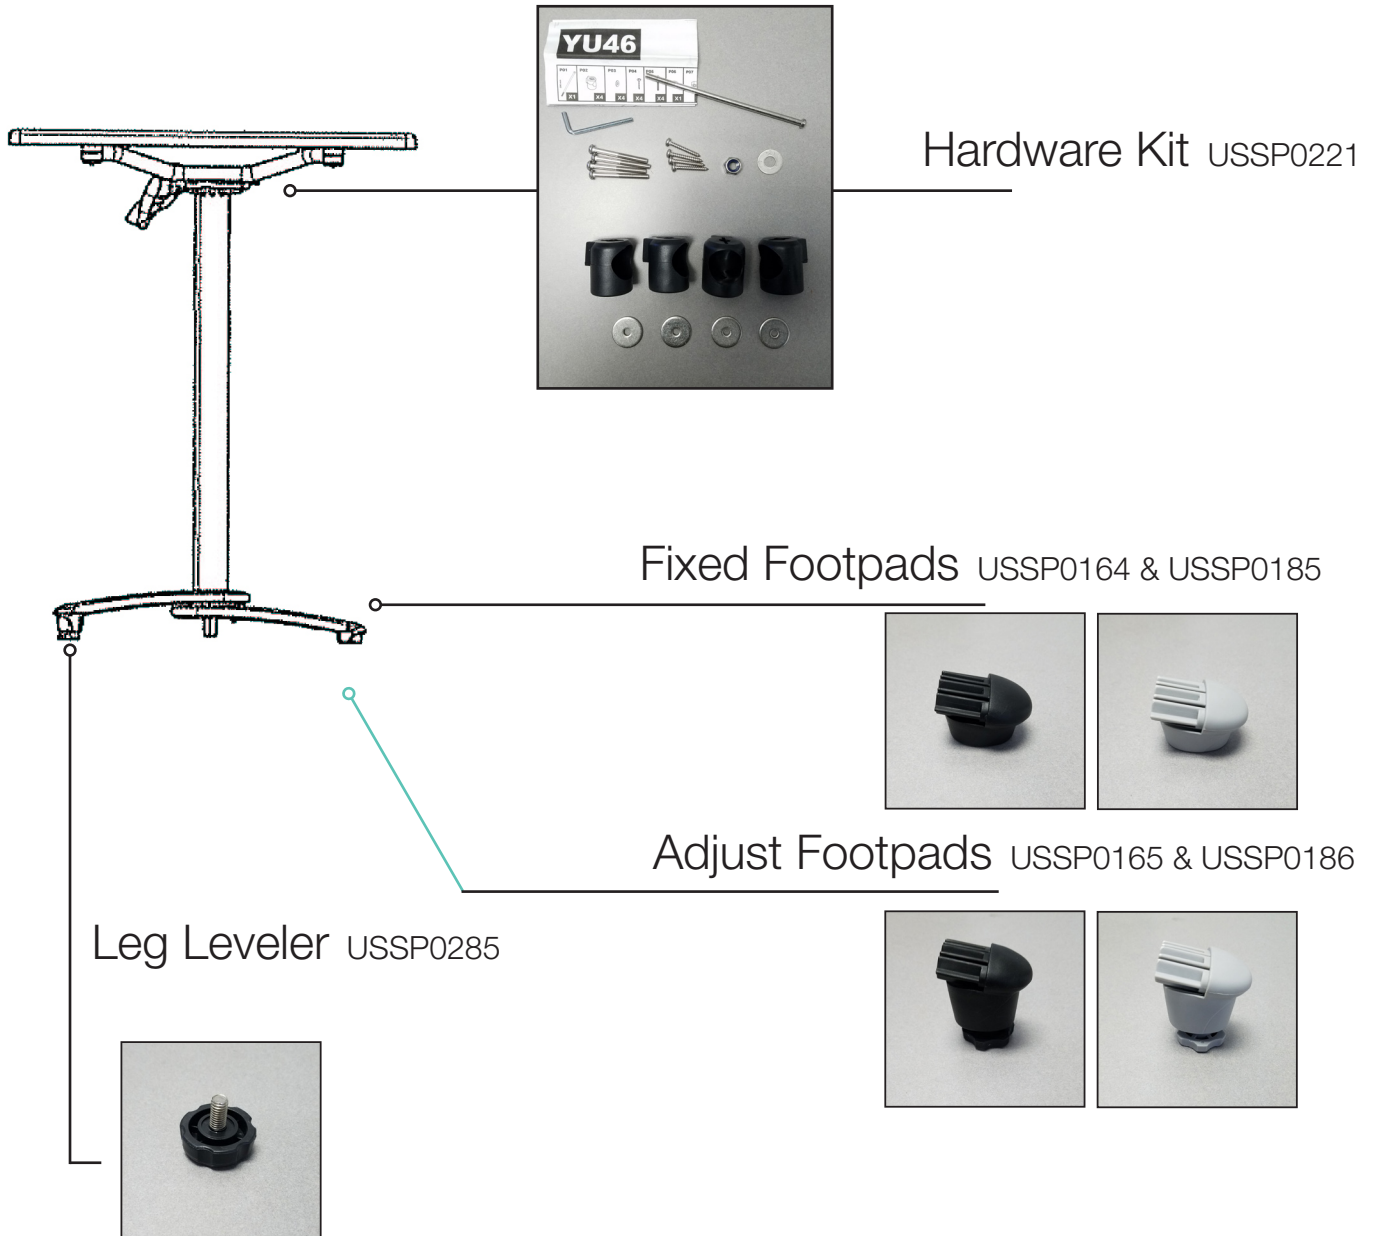

Boomerang Bar Base

Spare Parts

Reference	Description
USSP0164	FIXED FOOTPADS-ALUM FLDG BLACK
USSP0165	ADJUST FOOTPADS-ALUM FLDG BLK
USSP0185	FIXED FOOTPADS-ALUM FLDG SILVE
USSP0186	ADJUST FOOTPADS-ALUM FLDG SIL
USSP0221	HARDWARE KIT BOOMERANG BAR
USSP0285	LEG LEVELER X1 BOOM ECO SUN BAR