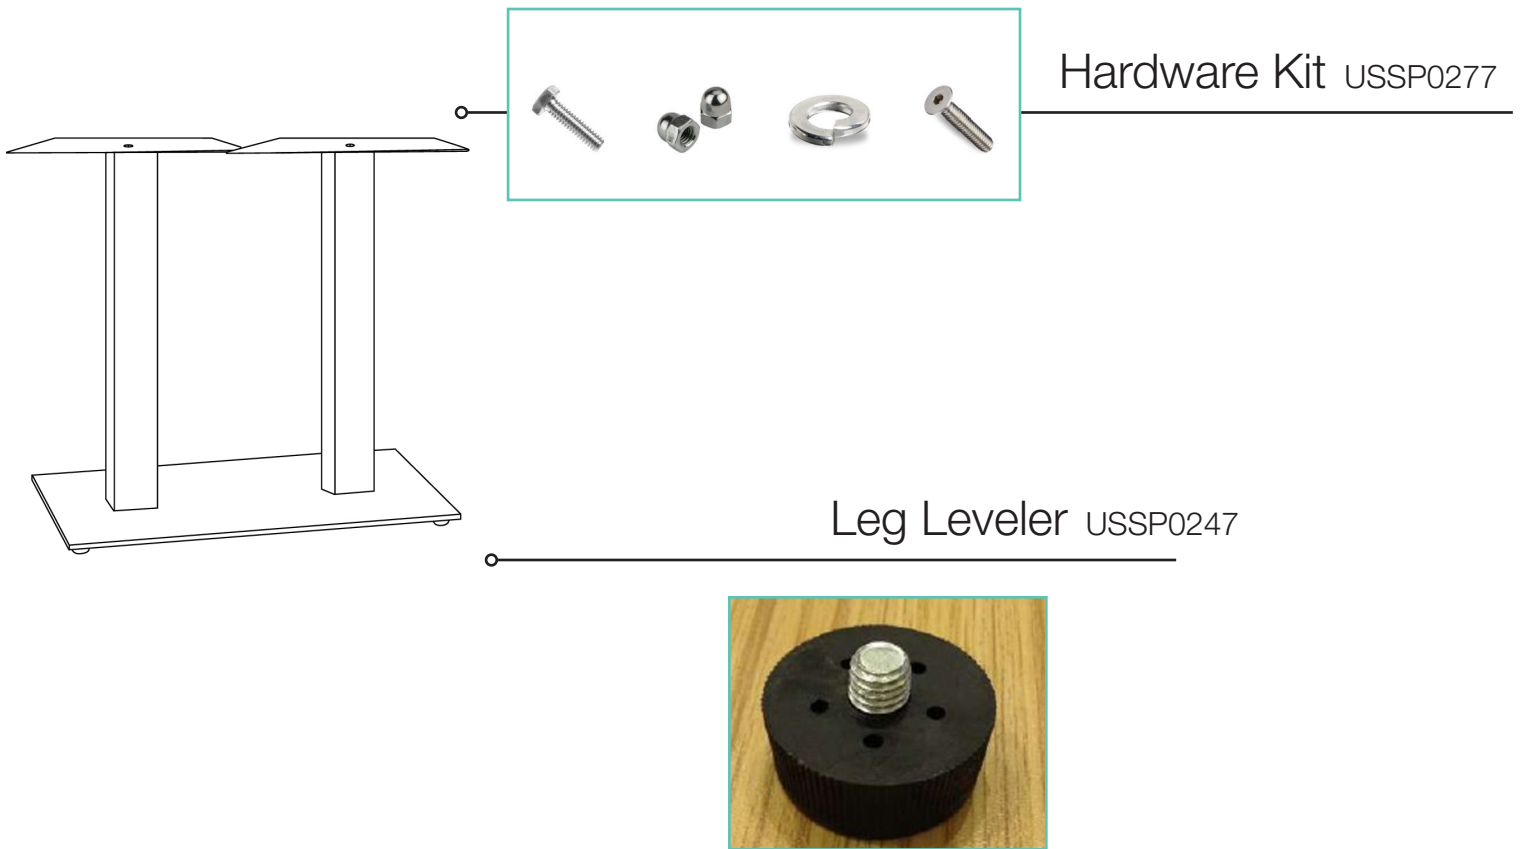

# VanGuard Beta Lateral 16" x 28" Base

Length: 16"  
Width: 28"  
Height: 27.5"

## Product Specifications

Product Description	Reference Number	Color	UPC Code 014306	Weight Each (lbs.)	Master Pack	Master Pack Volume (cu. ft)
VanGuard Beta Lateral 16" x 28" Base	US291209	Black/SS	914282	62.79	1	1.02
	US291217	Black/Black	930435	62.79	1	1.02

# Beta Lateral 16" x 28" Base

Spare Parts

Hardware Kit USSP0277

Leg Leveler USSP0247

Reference	Description
USSP0247	LEG LEVELER GAMMA/BETA BASE (ea)
USSP0277	HARDWARE KIT GAMMA/BETA BASE