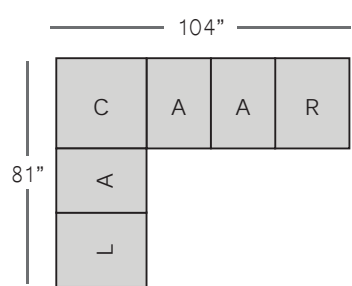

R = Right Arm Chair

A = Armless Chair

C = Corner Chair

L = Left Arm Chair