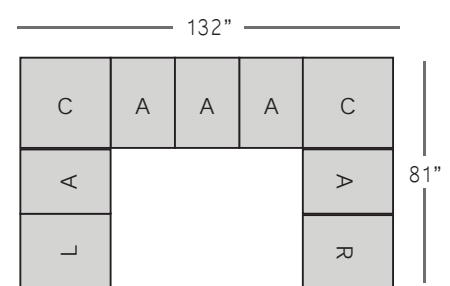

R = Right Arm Chair

A = Armless Chair

C = Corner Chair

L = Left Arm Chair