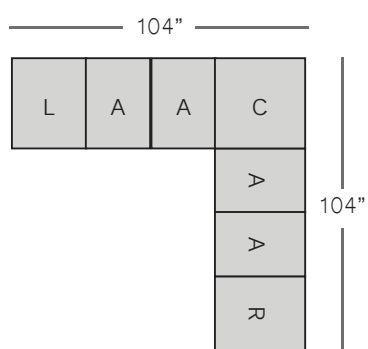

R = Right Arm Chair

A = Armless Chair

C = Corner Chair

L = Left Arm Chair