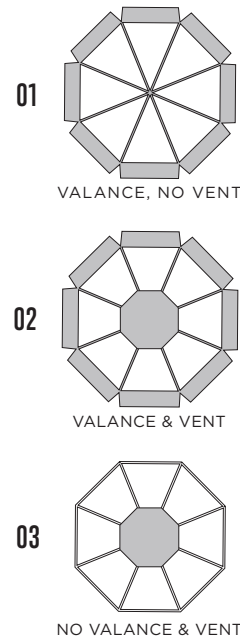

AVALON COLLECTION
MODERN FIBERGLASS BEACH

2018-19 COLLECTION

U M B R E L L A S

SHOWN: 844FWB-PBA02
FABRIC: PACIFIC BLUE

STYLES AVAILABLE

SPECIFICATIONS

| | STYLE NO. | SHADE | HEIGHT | GROUND CLEARANCE | UPPER POLE | BOTTOM POLE | POLE DIAMETER | WEIGHT |
|--|-----------|-------|--------|------------------|------------|-------------|---------------|---------|
| | 639FWB | 6.5' | 93" | N/A | 55" | 38" | 1.375" | 13 LBS. |
| | 844FWB | 7.5' | 93" | N/A | 55" | 38" | 1.375" | 15 LBS. |
| | 639FAP | 6.5' | 88" | N/A | 50" | 38" | 1.375" | 12 LBS. |
| | 844FAP | 7.5' | 93" | N/A | 55" | 38" | 1.375" | 13 LBS. |

FRAME BUILDS

FWB - MANUAL LIFT/NO TILT FIBERGLASS FRAME
 ASH WOOD CENTER POLE AND POINTED BOTTOM

FAP - MANUAL LIFT/NO TILT FIBERGLASS FRAME
 ALUMINUM CENTER POLE AND POINTED BOTTOM

FRAME FINISHES:

ANODIZED SILVER

SOLID ASH WOOD

FEATURES

- ▲ The industry standard in concession grade beach umbrellas.
- ▲ Superior quality fiberglass ribs for maximum flexibility and wind resistance.
- ▲ Stainless steel ledge provides a smooth, easy open. **(Ash Wood Pole)**
- ▲ The "EZ-Up" spring activated steel ledge provides a smooth, easy open. **(Aluminum Pole)**
- ▲ The 1.375" diameter solid ash wood center pole is a long grain wood providing flexibility, strength and durability in the coastal salt air atmosphere.
- ▲ Light, durable and built to withstand the rigors of daily rental, or the casual beach goer.
- ▲ Reinforced four-layer pockets prevent fabric from tearing.
- ▲ Maintenance free stainless steel hardware.