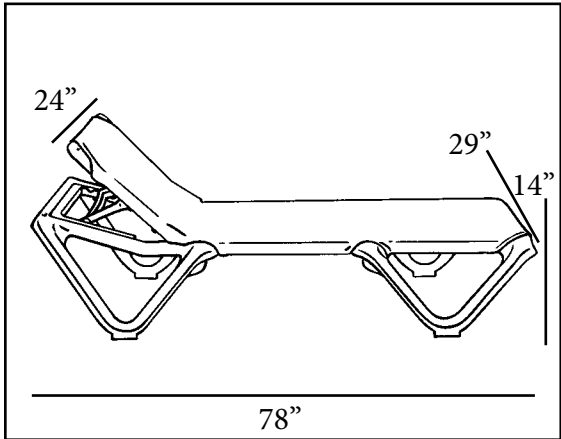

Adjustable Sling Chaise without Arms

5 Year Warranty on White Frame!

Ask about our custom sling chaise program!

Passes ASTM F1988-99 Class B performance standard for commercial outdoor lounging.

Features & Benefits

- Specifically made for commercial use.
- Supreme comfort of a firm, breathable and supportive commercial grade sling and 3-position adjustable back.
- Vinyl coated polyester fabric for strength and color-fastness. Twice the fabric weight of any other sling chaise.
- Easy to replace sling fabric for repair or refurbishment.
- Sanitized® mesh sling for mildew resistance.
- “Memory” sling and resin frame assembly by elastic cordage for excellent recovery and shape retention.
- Frame will not rust or peel; made of 100% first quality U.V. stabilized resin, reinforced where it counts.
- Rated to 300 pounds with a proven track record for structural strength.
- Naturally impervious to salt air and most common stains. Cleans easily with a solution of mild liquid detergent (please refer to our cleaning instructions.)
- Commercial grade Delrin® or nylon glides for durability, extra resistance to wear and soft standing on any surface. Won't mark your deck.
- No pins to fall out, break or rust at pivot points.
- Stackable for easy storage.
- Frame: 5 Year Commercial Warranty on White Frame - 3 Year Commercial Warranty on Sandstone Frame.
- Sling: 3 Years against tearing - 1 Year against discoloration by U.V. light.

Product Specifications

Product Description	Reference Number	Color	UPC Code 014306	Weight Each (lbs.)	Master Pack	Master Pack Volume (cu. ft.)	
White Frame	99101006	Blue	101569	35.00	12	86.02	
	US910106	Blue	101569	38.50	2	37.50	
New Color!	99101019	Orange	922539	35.00	12	86.02	
	US101019	Orange	922539	38.50	2	37.50	
	99101241	Turquoise	909998	35.00	12	86.02	
	US101241	Turquoise	909998	38.50	2	37.50	
	99101003	Khaki	141336	35.00	12	86.02	
	US910103	Khaki	141336	38.50	2	37.50	
Sandstone Frame	99155003	Khaki	917467	35.00	12	86.02	
	US155003	Khaki	917467	38.50	2	37.50	
	99155181	Taupe	917979	35.00	12	86.02	
	US155181	Taupe	917979	38.50	2	37.50	
	Custom Sling White Frame	99101099	Custom	101606	35.00	12	86.02
Custom Sling Sand Frame	99101099	Custom	101606	35.00	12	86.02