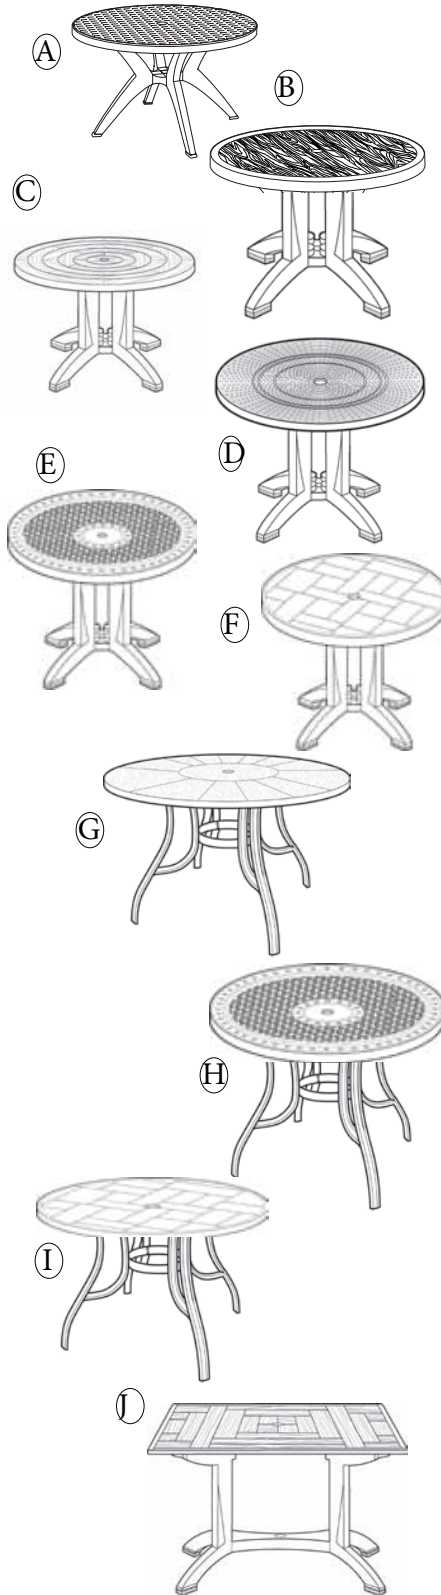

Description	Reference Number	Decor	Pack Weight Each LBS	Pack Volume CU FT	QTY	Suggested List Price $ Ea.
EXTERIOR 46" & 48" ROUND & 48" x 32" RESIN TABLES (TABLES SOLD COMPLETE)						
A. IBIZA 46" Round Pedestal Table	US526704 US526766 US526778	WH SA AG	27.80	8.38	1	$193.00 $208.00 $208.00
B. AQUABA 48" Round Pedestal Table	US243104	WH	44.50	7.90	1	$365.00
C. ATLANTIS 48" Round Pedestal Table	US921208	WD	44.50	7.90	1	$365.00
D. HAVANA 48" Round Pedestal Table	US715037	ES	44.50	7.90	1	$365.00
E. TOLEDO 48" Round Pedestal Table	US711102	CH	44.50	7.90	1	$365.00
F. SIENA 48" Round Pedestal Table	US701166	SA	44.50	7.90	1	$365.00
G. LOUISIANA 48" Round Table with Metal Legs	52236137	BZ	44.50	7.90	1	$454.00
H. CORDOBA 48" Round Table with Metal Legs	US526102	CH	44.50	7.90	1	$454.00
I. TOSCANA 48" Round Table with Metal Legs	US527137 US527166	BZ SA	44.50	7.90	1	$454.00 $454.00
J. ATLANTIS^{FA} 48" x 32" Lateral Table	CT645008	WD	44.41	6.19	1	$600.00

Key: AG - Amazon Green
BZ - Bronze Mist
CH - Charcoal
ES - Espresso
SA - Sandstone

WD - Teakwood
WH - White

^{FA}Made in France/Assembled in the USA