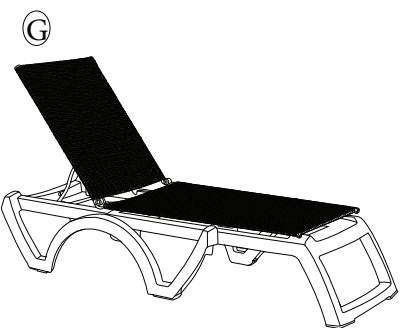

Description	Reference Number	Color	Pack Weight Each LBS	Pack Volume CU FT	QTY	Suggested List Price $ Ea.
LOW TABLES						
BB. OASIS^S 18" x 18" Low Table with Cupholders	99018004	WH	4.79	8.40	14	$45.00
CC. BAHIA^F 16" x 16" Low Table	CT052004 CT052078 CT052008 CT052037 CT052152 CT052181	WH AG WD BZ FG TP	4.00	0.39	1	$38.00 $42.00 $42.00 $42.00 $42.00
DD. ATLANTICA^{CH} 20" x 20" Low Table	US020002 US020004 US020037 US020289	CH WH BZ PG	5.10	1.09	1	$128.00
FOLDING SLING CHAIRS						
A. JERSEY^F Midback Folding Sling Chair - White Frame	CT089004	HG	15.69	7.84	2	$212.00
B. BELIZE Midback Folding Sling Chair White Frame <i>New Colors!</i>	US532004 CT352004^F US393004 US241004 US019004 US194004	BL KH FG TQ OR SKB	19.30	7.56	2	$252.00
C. BELIZE Midback Folding Sling Chair - Bronze Mist Frame	US352037 US550037	KH SB	19.30	7.56	2	$272.00
D. BELIZE Midback Folding Sling Chair - Wood Frame	US352008	KH	19.30	7.56	2	$272.00
E. BELIZE Midback Folding Sling Chair - Sandstone Frame	US355066	TP	19.30	7.56	2	$272.00
ALL WEATHER WICKER FURNITURE						
F. JAVA^{**} All-Weather Wicker Folding Chair Bronze Mist Frame Wood Frame Taupe Frame	US356037* US357008* CT406181^F	ES HO MC	20.10	7.56	2	$360.00 $360.00 $360.00
G. JAVA^{**} All-Weather Wicker Chaise Bronze Mist Frame Wood Frame Taupe Frame	US465237* US645237* US465208* US645208* US465281* US524681*	ES ES HO HO MC MC	31.33 32.00 31.33 32.00 31.33 32.00	98.72 38.98 98.72 38.98 98.72 38.98	12 2 12 2 12 2	$492.00 $542.00 $492.00 $542.00 $492.00 $542.00

Key: Sling Legend: KH - Khaki Resin Legend: TP - Taupe ^{CH}Made in China
BL - Blue SB - Spa Blue AG - Amazon Green WD - Teakwood ^FMade in France
HG - Hunter Green SKB - Sky Blue FG - Fern Green PG - Platinum Gray ^SMade in Spain
OR - Orange FG - Fern Green WH - White BZ - Bronze
TP - Taupe TQ - Turquoise CH - Charcoal
Wicker Weave Legend: ES - Espresso HO - Honey MC - Mocaccino ^{**}Made in the USA of U.S. & Imported parts P. 12