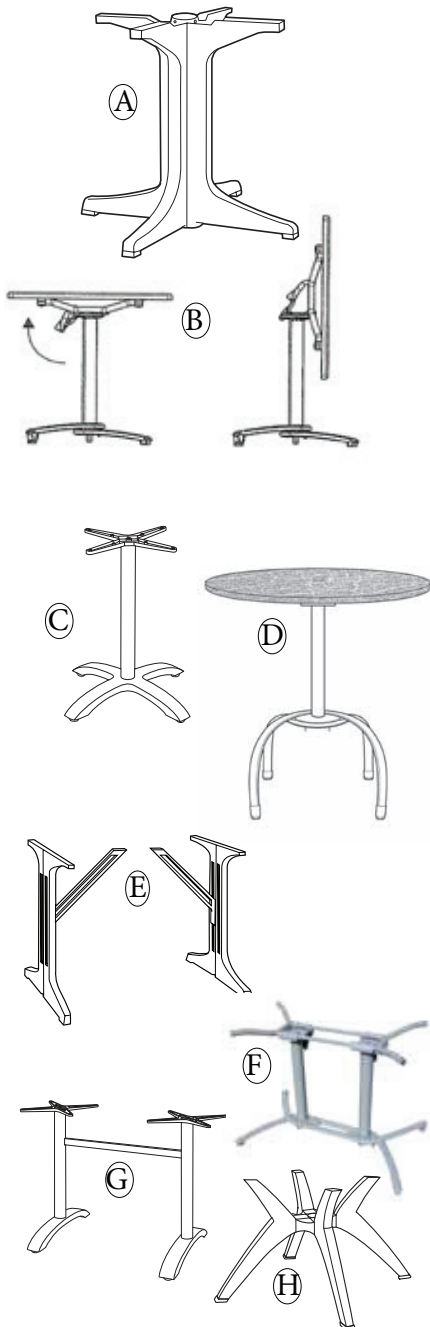

Design Your Signature Set with Custom Molded Melamine Tabletops for Inside and Outside Use!

Description	Reference Number	Decor	Pack Weight Each LBS	Pack Volume CU FT	QTY	Suggested List Price $ Ea.
CUSTOM MOLDED MELAMINE TABLETOPS INSIDE OR OUT (TOPS & BASES SOLD SEPARATELY)						
24" Square	99525199	Custom	11.0	0.51	1	$139.00
24" x 32"	99530099		19.0	1.07		$214.00
30" Round	99831199		19.0	1.24		$202.00
32" Square	99841099		25.0	1.20		$294.00
32" Square - no hole	99841199		25.0	1.20		$294.00
36" Round - no hole	99861199		24.0	1.78		$247.00
36" Square	99871099		31.0	2.38		$388.00
36" Square - no hole	99871199		31.0	2.38		$388.00
42" Round - no hole	99881199		33.0	2.38		$369.00
48" Round	99891399		42.0	3.13		$439.00
48" x 32"^G	99851099		39.0	2.03		$424.00
48" x 32" - no hole^G	99851199		39.0	2.03		$424.00
TABLE BASES (TOPS AND BASES SOLD SEPARATELY)						
A. RESIN PEDESTAL BASE 2000	US623204	WH	16.00	2.89	1	$156.00
	US624278	AG				$170.00
	US624202	CH				$184.00
	US624237	BZ				$184.00
	US624208	WD				$198.00
	US624181	TP				$184.00
B. ALUMINUM TILT TOP BASE 200^{CH} Not for use with umbrella	US809017	BK	19.77	2.18	1	$234.00
	US809009	SG				$234.00
C. ALUMINUM CENTRAL PEDESTAL BASE^{CH} (use (1) 20" sq. mount plate for MM tops)	US740017	BK	19.70	1.30	1	$160.00
	US740009	SG				$160.00
D. BAR HEIGHT TULIP TABLE BASE with Umbrella Hole^{CH} For use with 32" - 42" tabletop sizes	US528117	BK	14.00	75.60	20	$286.00
	99528117	BK	15.00	19.20	2	$298.00
	US528109	SG	14.00	75.60	20	$286.00
	99528109	SG	15.00	19.20	2	$298.00
E. RESIN LATERAL BASE 1000	55618302	CH	15.00	1.79	1	$180.00
	55618337	BZ				$180.00
	55618181	TP				$180.00
F. ALUMINUM TILT TOP LATERAL BASE 100^{CH} Not for use with umbrella	US819117	BK	26.50	3.49	1	$394.00
	US819109	SG				$394.00
G. ALUMINUM^{CH} LATERAL BASE (use (2) 20" sq. mount plates for MM tops)	US745017	BK	19.34	1.77	1	$190.00
	US745009	SG				$190.00
H. Y-LEG RESIN PEDESTAL BASE	US850004	WH	13.00	2.32	1	$140.00
	US850078	AG				$156.00
	US850037	BZ				$156.00
Charcoal Returns!	US850002	CH				$156.00
I. MOUNTING PLATE 20" x 20"	US624201	Natural Wood	2.50	.105	1	$50.00

Key: AG - Amazon Green
SG - Silver Gray
BK - Black
BZ - Bronze Mist
CH - Charcoal

TP - Taupe
WH - White
WD - Teakwood

^{CH}Made in China
^GMade in Germany