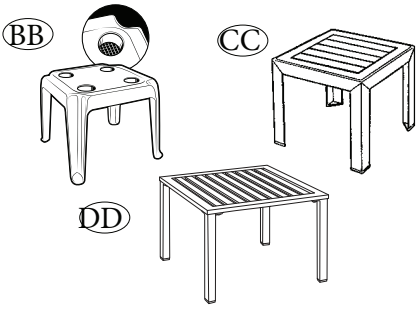

Description	Reference Number	Color	Pack Weight Each LBS	Pack Volume CU FT	QTY	Suggested List Price $ Ea.
LOW TABLES						
BB. OASIS^S 18" x 18" Low Table with Cupholders	99018004	WH	4.79	8.40	14	$45.00
CC. BAHIA^F 16" x 16" Low Table	CT052004 CT052078 CT052008 CT052037 CT052152 CT052181	WH AG WD BZ FG TP	4.00	0.39	1	$38.00 $42.00 $42.00 $42.00 $42.00
DD. ATLANTICA^{CH} 20" x 20" Low Table	US020002 US020004 US020037 US020289	CH WH BZ PG	5.10	1.09	1	$128.00
FOLDING SLING CHAIRS						
A. JERSEY^F Midback Folding Sling Chair - White Frame	CT089004	HG	15.69	7.84	2	$212.00
B. BELIZE Midback Folding Sling Chair White Frame <i>New Colors!</i>	US532004 CT352004^F US393004 US241004 US019004 US194004	BL KH FG TQ OR SKB	19.30	7.56	2	$252.00
C. BELIZE Midback Folding Sling Chair - Bronze Mist Frame	US352037 US550037	KH SB	19.30	7.56	2	$272.00
D. BELIZE Midback Folding Sling Chair - Wood Frame	US352008	KH	19.30	7.56	2	$272.00
E. BELIZE Midback Folding Sling Chair - Sandstone Frame	US355066	TP	19.30	7.56	2	$272.00
ALL WEATHER WICKER FURNITURE						
F. JAVA^{**} All-Weather Wicker Folding Chair Bronze Mist Frame Wood Frame Taupe Frame	US356037* US357008* CT406181^F	ES HO MC	20.10	7.56	2	$360.00 $360.00 $360.00
G. JAVA^{**} All-Weather Wicker Chaise Bronze Mist Frame Wood Frame Taupe Frame	US465237* US645237* US465208* US645208* US465281* US524681*	ES ES HO HO MC MC	31.33 32.00 31.33 32.00 31.33 32.00	98.72 38.98 98.72 38.98 98.72 38.98	12 2 12 2 12 2	$492.00 $542.00 $492.00 $542.00 $492.00 $542.00

Key: Sling Legend: KH - Khaki Resin Legend: TP - Taupe ^{CH}Made in China
BL - Blue SB - Spa Blue AG - Amazon Green WD - Teakwood ^FMade in France
HG - Hunter Green SKB - Sky Blue FG - Fern Green PG - Platinum Gray ^SMade in Spain
OR - Orange FG - Fern Green WH - White BZ - Bronze
TP - Taupe TQ - Turquoise CH - Charcoal
Wicker Weave Legend: ES - Espresso HO - Honey MC - Mocaccino ^{**}Made in the USA of U.S. & Imported parts P. 12