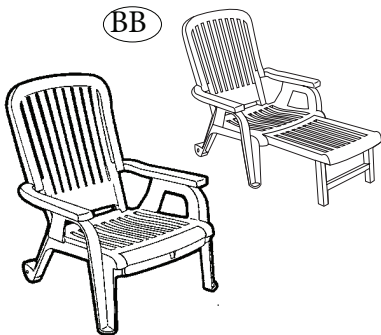

Description	Reference Number	Color	Pack Weight Each LBS	Pack Volume CU FT	QTY	Suggested List Price $ Ea.
ADJUSTABLE SLING CHAISE						
A. CALYPSO Adjustable Sling Chaise - White Frame <i>New Colors!</i>	US476152	FG	30.70	98.72	12	$374.00
	US746152	FG	32.00	38.98	2	$424.00
	US476006	BL	30.70	98.72	12	$374.00
	US746006	BL	32.00	38.98	2	$424.00
	US476241	TQ	30.70	98.72	12	$374.00
	US746241	TQ	32.00	38.98	2	$424.00
	US476019	OR	30.70	98.72	12	$374.00
	US746019	OR	32.00	38.98	2	$424.00
	US476194	SKB	30.70	98.72	12	$374.00
	US746194	SKB	32.00	38.98	2	$424.00
Sandstone Frame	US366181	TP	30.70	98.72	12	$400.00
	US636181	TP	32.00	38.98	2	$450.00
REPLACEMENT FRAMES FOR BELIZE, CALYPSO AND JAVA PRODUCTS						
1. Belize Replacement Sling^{CH}	US532006	BL/CH	6.61	1.87	1	$122.00
	US352003	KH/CH				
	US532152	FG/WH				
	US354550	SB/WH				
	US355181	TP/SA				
	US241241	TQ/WH				
2. Calypso Replacement Sling^{CH}	US673152	FG/WH	13.40	52.14	12	$170.00
	US673006	BL/WH				
	US673181	TP/WH				
	US673241	TQ/WH				
	US673552	BG/WH				
	US673550	SB/WH				
3. Java^{CH} All-Weather Wicker Chaise Replacement Frame	US456137	ES	15.40	52.14	12	$300.00
	US456108	HO				
	US456181	MO				
ADJUSTABLE RESIN CHAISE & DECK CHAIR						
AA.BAHIA Stacking Adjustable Chaise <i>*Backrest is RTA</i>	44031004	WH	29.17	51.90	6	$206.00
	44031066	SA	29.17	51.90	6	$227.00
	44031104*	WH	27.50	93.38	18	$194.00
	44031166*	SA	27.50	93.38	18	$215.00
	US031004	WH	35.84	13.48	2	$256.00
	US031066	SA	35.84	13.48	2	$277.00
BB.BAHIA Stacking Deck Chair	47658004	WH	25.50	61.43	10	$177.00
	47658066	SA	25.50	61.43	10	$195.00
	US658004	WH	24.50	28.74	2	$207.00
	US658066	SA	24.50	28.74	2	$225.00
CHAISE & DECK CHAIR CUSHIONS						
AAA.CONTRACT CHAISE CUSHION WITH HOOD	98230431	WH	7.00	23.22	6	$265.00
	98239231	RB				
	98238131	TP				
	98235031	SB				
	98235231	FG				
	98234131	BG				
	98233131	TQ				
BBB.DECK CHAIR CUSHION WITH HOOD	98418131	TP	7.00	33.19	10	$232.00

Key: Sling Legend: Resin Legend: Cushion Legend: Replaceable Frames Legend: ^{CH}Made in China

BL - Blue SA - Sandstone BG - Beige FG/WH - Fern Green Sling/White Frame
BG - Beige WH - White FG - Fern Green BL/WH - Blue Sling/White Frame or BL/CH Charcoal Frame
FG - Fern Green TP - Taupe RB - Royal Blue TP/WH - Taupe Sling/White Frame
TP - Taupe Wicker Legend: SB - Spa Blue TQ/WH - Turquoise Sling/White Frame
TQ - Turquoise ES - Espresso TP - Taupe BG/WH - Beige Sling/White Frame
SB - Spa Blue HO - Honey TQ - Turquoise SB/WH - Spa Blue Sling/White Frame or SB/BZ Bronze Frame
OR - Orange MO - Mocaccino WH - White TP/SA - Taupe Sling/Sandstone Frame
SKB - Sky Blue TQ/BZ - Turquoise Sling/Bronze Frame
KH/CH - Khaki Sling/Charcoal Frame