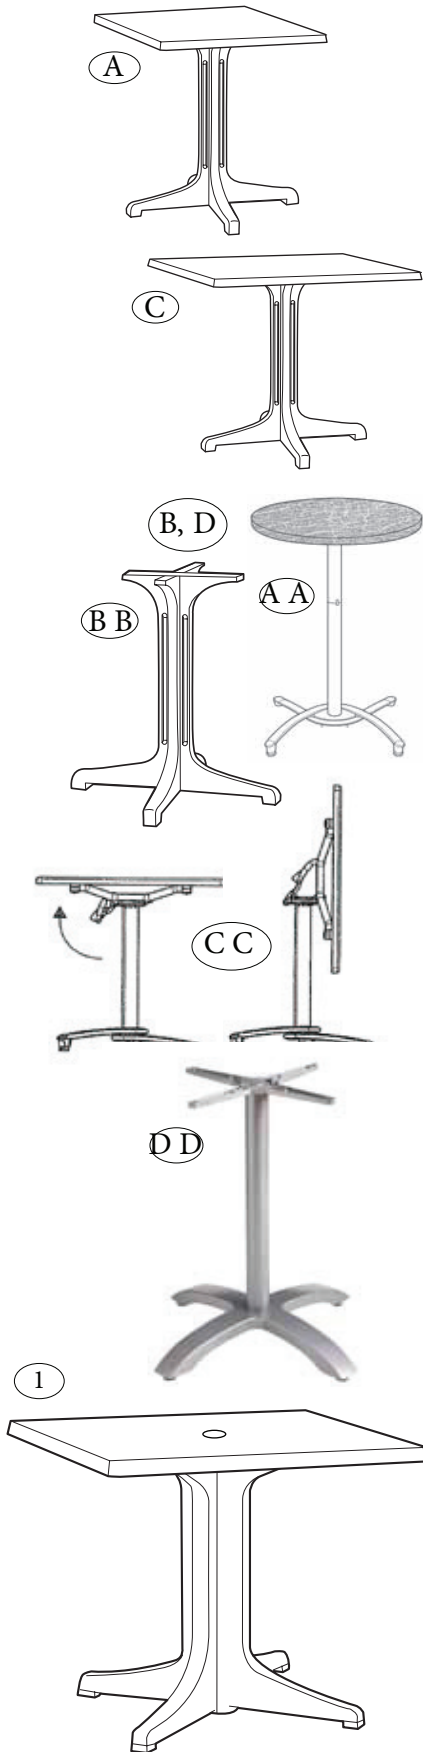

Key: AG - Amazon Green CA - Catalan SG - Silver Gray ^{CH}Made in China
AO - Aged Oak CH - Charcoal TD - Teak Decor TP - Taupe
BK - Black GG - Granite Green TS - Tokyo Stone
BZ - Bronze Mist LV - Lava WI - Wicker
BW - Barn Whitet WO - White Oak WI - Wicker