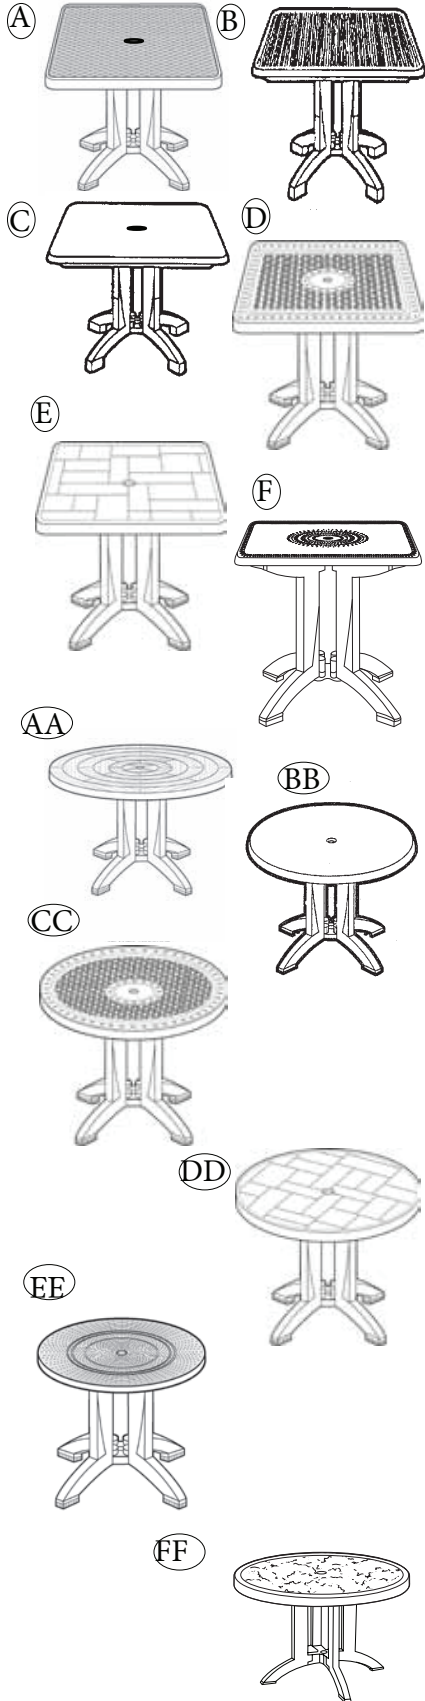

Description	Reference Number	Decor	Pack Weight Each LBS	Pack Volume CU FT	QTY	Suggested List Price $ Ea.
EXTERIOR 32" SQUARE RESIN FOLDING TABLES (TABLES SOLD COMPLETE) WITH UMBRELLA HOLE - USE RESIN UMBRELLA BASE WITH FILLING CAP						
A. HAVANA 32" Square Resin Folding Table	US743037	ES	22.50	8.40	2	$300.00
B. ATLANTIS 32" Square Resin Folding Table	US643008	WD	22.50	8.40	2	$300.00
C. VEGA 32" Square Resin Folding Table <i>New Colors!</i>	US810004 US810078 US810152 US810181	WH AG FG TP	19.20	46.34	12	$175.00 $194.00 $194.00 $194.00
D. TOLEDO 32" Square Resin Folding Table	US700102	CH	22.50	8.40	2	$300.00
E. SIENA 32" Square Resin Folding Table	US701037 US701078 US701067	BZ AG BX	22.50	8.40	2	$300.00
F. VICTORIA 32" Square Resin Folding Table	US675102	CH	22.50	8.40	2	$300.00
EXTERIOR 38" ROUND RESIN FOLDING TABLES (TABLES SOLD COMPLETE) WITH UMBRELLA HOLE - USE RESIN UMBRELLA BASE WITH FILLING CAP						
AA. ATLANTIS 38" Round Resin Folding Table	US920008 US920078	WD AG	24.20	4.45	1	$300.00
BB. VEGA 38" Round Resin Folding Table	US146004	WH	23.70	73.65	14	$179.00
CC. TOLEDO 38" Round Resin Folding Table	US711002	CH	24.20	4.45	1	$300.00
DD. SIENA 38" Round Resin Folding Table	US700002 US700066 US700037	CH SA BZ	24.20	4.45	1	$300.00
EE. HAVANA 38" Round Resin Folding Table	US215037 US215008 US215004	ES TO WH	24.20	4.45	1	$300.00
FF. PIETRA 38" Round Resin Folding Table	US911067	BX	24.20	4.45	1	$300.00

Key: AG - Amazon Green   SA - Sandstone   TP - Taupe
BX - Bordeaux   WD - Teakwood
BZ - Bronze Mist   WH - White
CH - Charcoal   TO - Tobacco
ES - Espresso   FG - Fern Green