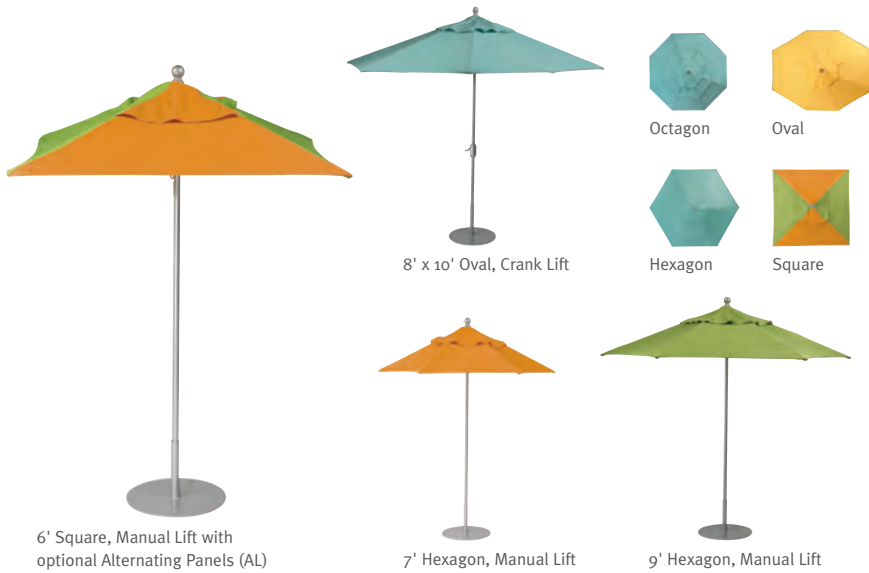

PORTOFINO II UMBRELLA

1.5" Pole, 98" Pole Height
Available Options: Directional Downlights, Different Color Air Vent, Alternating Panels, Double Air Vent, Box Valance, Extended Pole, Shortened Pole, Silk Screening.

Shape	Size	Manual Lift	Manual Lift KD Pole	Pulley Lift	Auto Tilt	Crank Lift KD Pole
Square	6'	QS006MS				
Hexagon	6'	QH006MS				
Hexagon	7'	QH007MS				
Hexagon	8'	QH008MS		QH008PS		
Hexagon	9'	QH009MS	QH009MKD	QH009PS		
Hexagon	11'					QH011CKD
Octagon	9'				QO009TKD	
Oval	8' x 10'				QV810TKD