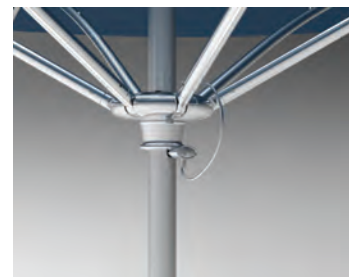

Manual Lift
Available with a manual lift which includes a cast aluminum easy grip hub with nylon shims. Features a stainless steel pin molded with the Tropitone® logo.

AVAILABLE OPTIONS FOR TRACE UMBRELLA