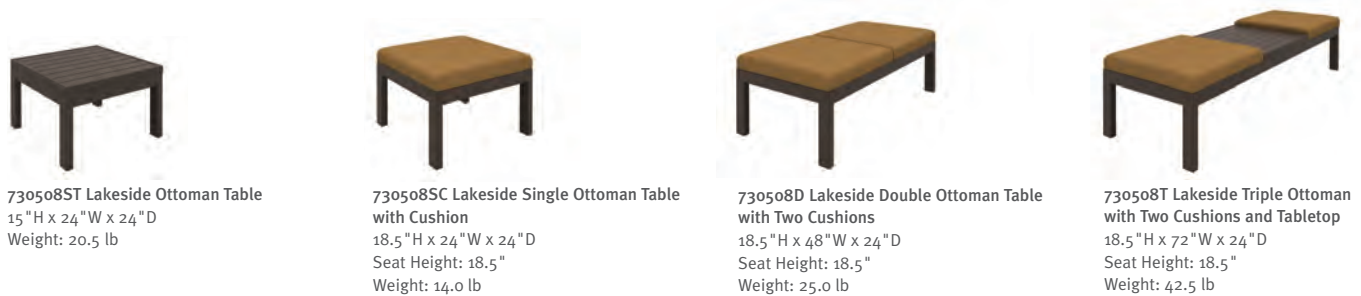

LAKESIDE OTTOMAN TABLES

730508ST Lakeside Ottoman Table
15"H x 24"W x 24"D
Weight: 20.5 lb

730508SC Lakeside Single Ottoman Table with Cushion
18.5"H x 24"W x 24"D
Seat Height: 18.5"
Weight: 14.0 lb

730508D Lakeside Double Ottoman Table with Two Cushions
18.5"H x 48"W x 24"D
Seat Height: 18.5"
Weight: 25.0 lb

730508T Lakeside Triple Ottoman with Two Cushions and Tabletop
18.5"H x 72"W x 24"D
Seat Height: 18.5"
Weight: 42.5 lb