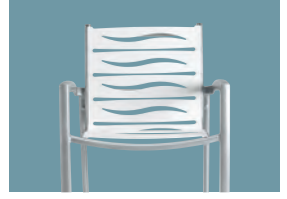

EZ SPAN™ SEATING REPLACEABLE SEGMENTS

This revolutionary system, designed by Richard Holbrook, allows for a simple way to maintain poolside furniture, on-site, in just 3 easy steps. The wide surface area of the design also means greater comfort for guests. Its attractive shape will enhance any property's image.
Patent: 5769500

Wave Segment (WV)