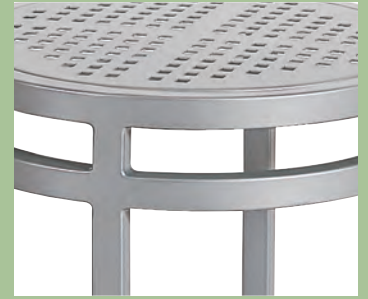

BASSANO woven

TABLES

LUCERNE woven