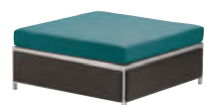

591017SO Square Ottoman
15" H x 34" W x 34" D
Components: 5107HPFS Half Flat Panel (4 Bottoms)
Also available in 510717SO Stainless Steel