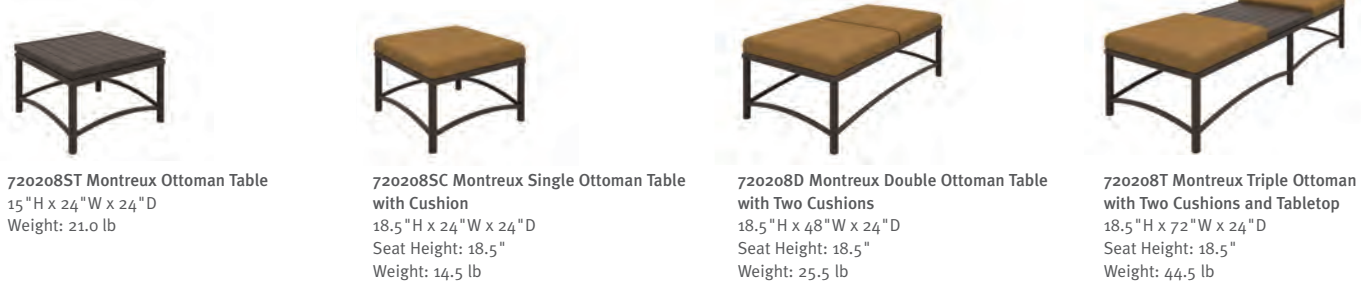

MONTREUX OTTOMAN TABLES

720208ST Montreux Ottoman Table
15"H x 24"W x 24"D
Weight: 21.0 lb

720208SC Montreux Single Ottoman Table with Cushion
18.5"H x 24"W x 24"D
Seat Height: 18.5"
Weight: 14.5 lb

720208D Montreux Double Ottoman Table with Two Cushions
18.5"H x 48"W x 24"D
Seat Height: 18.5"
Weight: 25.5 lb

720208T Montreux Triple Ottoman with Two Cushions and Tabletop
18.5"H x 72"W x 24"D
Seat Height: 18.5"
Weight: 44.5 lb