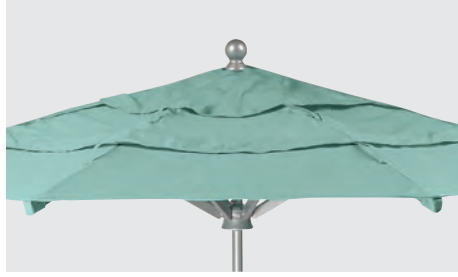

Double Air Vent (DB)