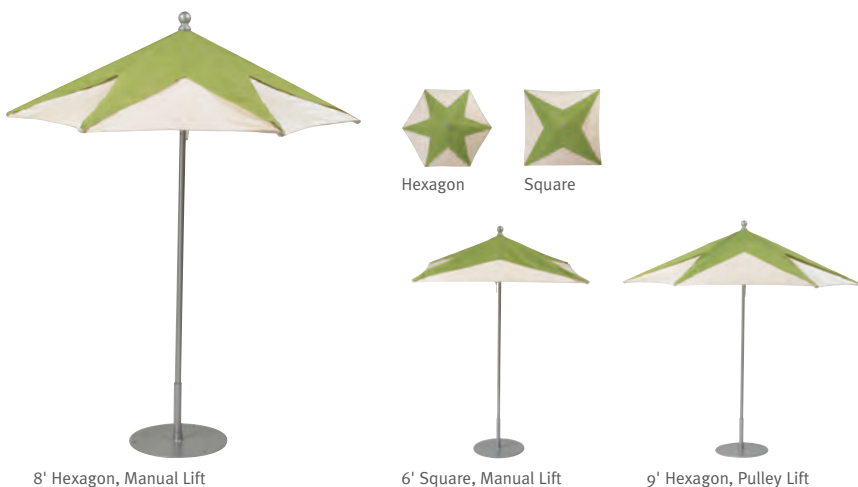

8' Hexagon, Manual Lift

6' Square, Manual Lift

9' Hexagon, Pulley Lift

Shape	Size	Manual Lift	Pulley Lift
Hexagon	6'	ZHoo6MS	
Hexagon	7'	ZHoo7MS	
Hexagon	8'	ZHoo8MS	ZHoo8PS
Hexagon	9'	ZHoo9MS	ZHoo9PS
Square	6'	ZSoo6MS