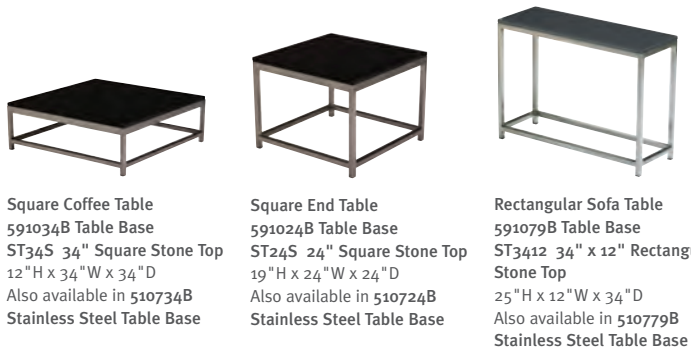

CABANA CLUB TABLES

Tables Frames are available in Powder Coated Aluminum and Stainless Steel.
Finish options shown on page 27.

Square Coffee Table
591034B Table Base
ST34S 34" Square Stone Top
12"H x 34"W x 34"D
Also available in 510734B
Stainless Steel Table Base

Square End Table
591024B Table Base
ST24S 24" Square Stone Top
19"H x 24"W x 24"D
Also available in 510724B
Stainless Steel Table Base

Rectangular Sofa Table
591079B Table Base
ST3412 34" x 12" Rectangular
Stone Top
25"H x 12"W x 34"D
Also available in 510779B
Stainless Steel Table Base

CABANA CLUB TABLE TOP COLORS