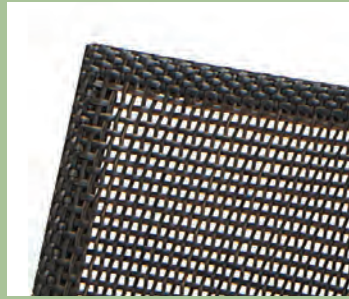

BASSANO woven

TABLES

LUCERNE woven